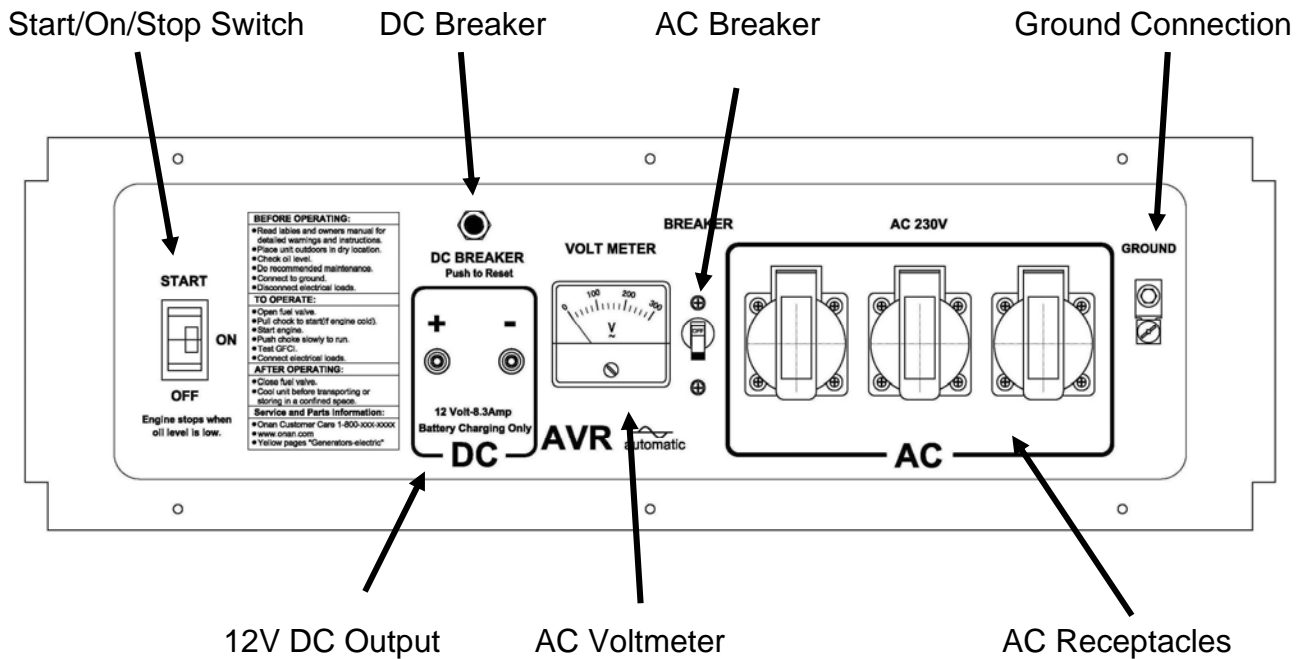

Control panel

Options and accessories

Cummins wheel kit (P/N A028Y919).

Warranty

The Cummins P4500 generator set comes with a standard 1 year limited warranty.

After sale support

Genuine Cummins maintenance care parts and products:

For your ongoing satisfaction and the dependability of your Cummins portable generator set, Cummins Power Generation offers a complete line of parts available at your nearby Cummins Inc. dealer.

Easy to locate certified Cummins service and parts dealers:

Cummins Inc. serves customers in more than 160 countries through its network of 550 company-owned and independent distribution facilities and more than 5000 dealer locations throughout the world. To easily locate the certified Cummins Inc. service dealer visit www.cumminsonan.com. See your distributor for more information.

Contact your distributor/dealer for more information.

Cummins Power Generation (UK) Ltd
Unit 1, Stevern Way
Reynolds Industrial Park
Peterborough
PE1 5EL
Tel: +44 (0) 1733 406100
Fax: +44 (0) 1733 406101
www.cumminsonan.com