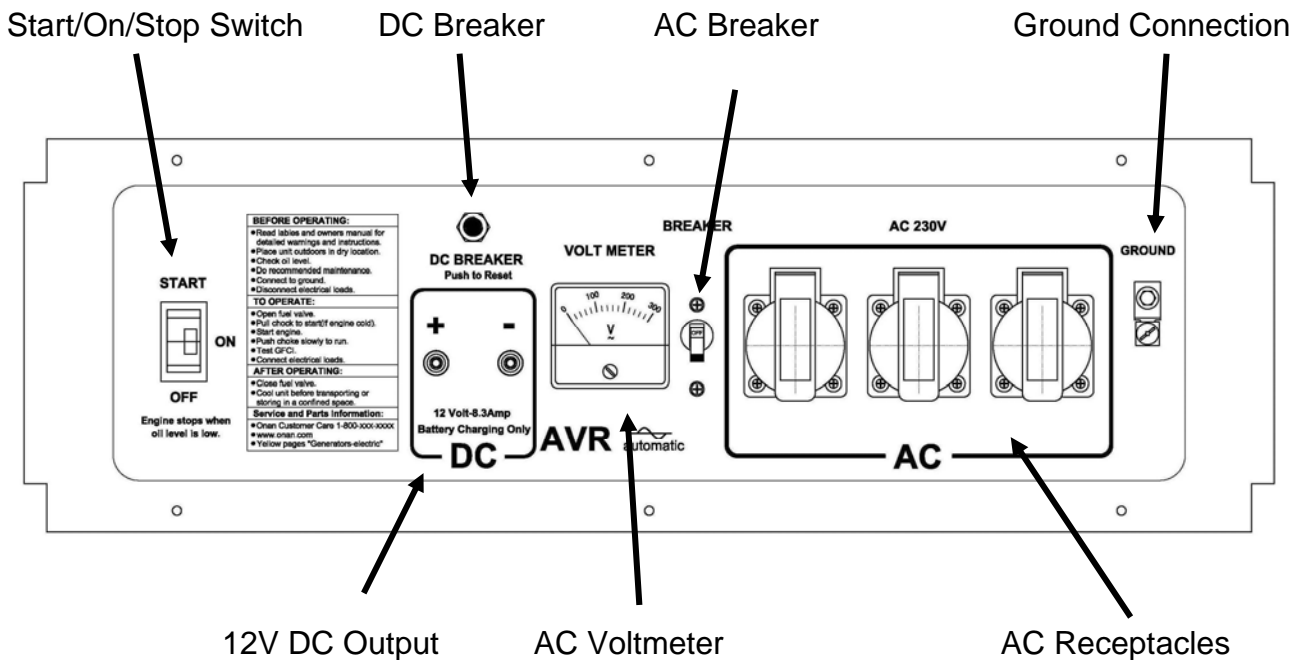

Control panel

Options and accessories

Cummins wheel kit (P/N A028Y919).

Warranty

The Cummins P5000e generator set comes with a standard 1 year limited warranty.

After sale support

Genuine Cummins maintenance care parts and products:

For your ongoing satisfaction and the dependability of your Cummins portable generator set, Cummins Power Generation offers a complete line of parts available at your nearby Cummins Inc. dealer.

Easy to locate certified Cummins service and parts dealers:

Cummins Inc. serves customers in more than 160 countries through its network of 550 company-owned and independent distribution facilities and more than 5000 dealer locations throughout the world. To easily locate the certified Cummins Inc. service dealer visit www.cumminsonan.com. See your distributor for more information.

Contact your distributor/dealer for more information.

Cummins Power Generation (UK) Ltd
Unit 1, Stevern Way
Reynolds Industrial Park
Peterborough
PE1 5EL
Tel: +44 (0) 1733 406100
Fax: +44 (0) 1733 406101
www.cumminsonan.com